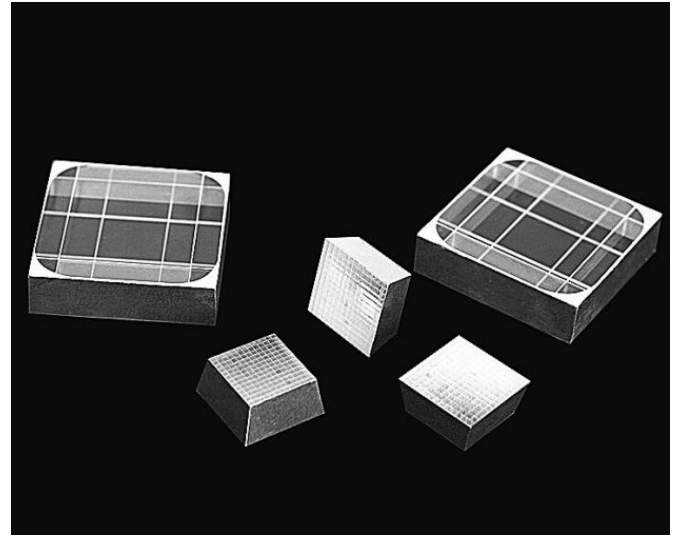

# Light Guide

### Basic information of Light Guide:

When you ever encounter the problem, that the dimensions of scintillator crystals didn't match well with the read out system? Our light guide will solve you this problem properly, the dimensions and shape could be customized based on request.

Material: K-9(BK7) glass or Quartz

Shape: trapezoid or customized

Transmission rate: 98% min

Refractive index: 1.51630

공식 한국 대리점

**(주)피에스케이테크놀로지**

**PSK Technology Inc.**