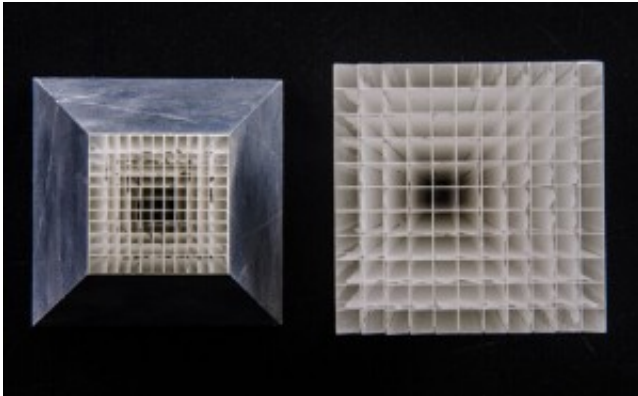

# Light Guide

### Basic information of Light Guide:

When you ever encounter the problem, that the dimensions of scintillator crystals didn't match well with the read out system? Our light guide will solve you this problem properly, the dimensions and shape could be customized based on request.

Material: K-9(BK7) glass or Quartz

Shape: trapezoid or customized

Transmission rate: 98% min

Refractive index: 1.51630

공식 한국 대리점

**(주)피에스케이테크놀로지**

**PSK Technology Inc.**